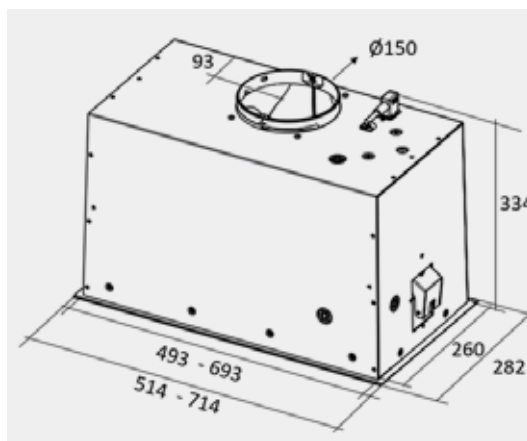

Lane

Undermount Rangehood

60cm/90cm

Model Number

On-board motor versions:

60cm: LANEIX/A/52

90cm: LANEIX/A/72

Features

3 speed + B Touch control

Booster airflow: 850 m³/h

Aluminium grease filter

Lighting

Strip LED 7w 3500K

Max Noise Level

65 db(A)

Optional Accessories for Recirculating

Charcoal filter (CFC0140343)

Long life filter (CFC0162221)

Air deflector (KIT0162617)

Fascia panel (outside cabinet)

60cm: 514mm wide

90cm: 714mm wide

Rangehood (inside cabinet)

60cm: 493mm wide

90cm: 693mm wide